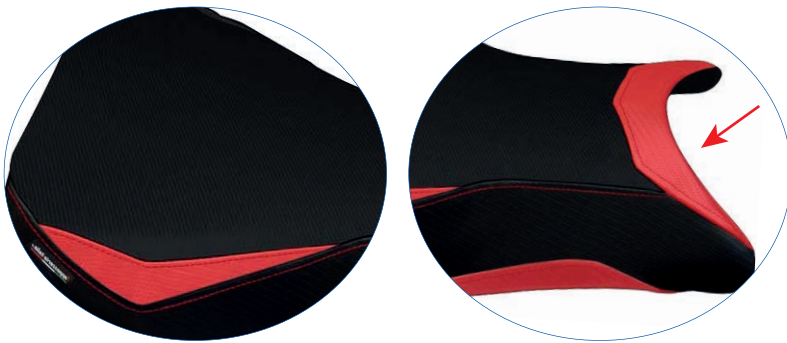

FROM 2012 TO 2014

ST
Standard

UG
UltraGrip

CS
Comfort System

Standard & Comfort System "no seams" version example*
esempio versione Standard & Comfort System "no cuciture" *

COLOR RED WITH LOGO

ST Standard	BS14RRB2-6RD-5
UG UltraGrip	BS14RRIU-6RD-5
CS Comfort System	BS14RRD2-6RD-5

● Cover Version / Versione di copertina