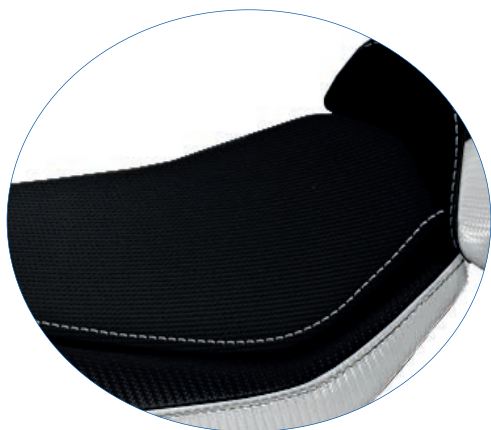

FROM 2015 TO 2018

ST
Standard

CS
Comfort
System

Standard "no seams" version example
esempio versione Standard "no cuciture"**

COLOR WHITE WITH LOGO

ST Standard	BR12RA2-1WH-3
CS Comfort System	● BR12RACC-1WH-3

● Cover Version / Versione di copertina