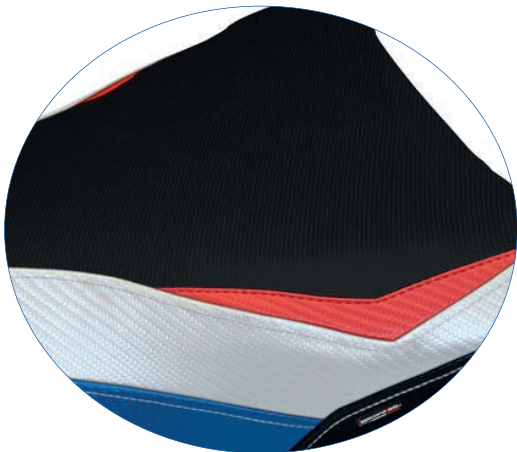

CS
Comfort
System

UG
UltraGrip

ST
Standard

FROM 2009 TO 2011

Standard & Comfort System "no seams" version example*
esempio versione Standard & Comfort System "no cuciture"*

SPECIAL COLOR RED-WHITE-BLUE WITH LOGO

ST Standard	BS11RRAS-2RWB-5
UG UltraGrip	BS11RRGS-2RWB-5
CS Comfort System	BS11RRES-2RWB-5

● Cover Version / Versione di copertina