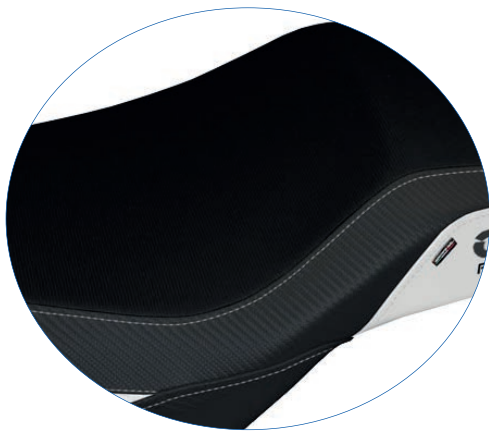

Standard "no seams" version example
esempio versione Standard "no cuciture"**

● *Cover Version / Versione di copertina*