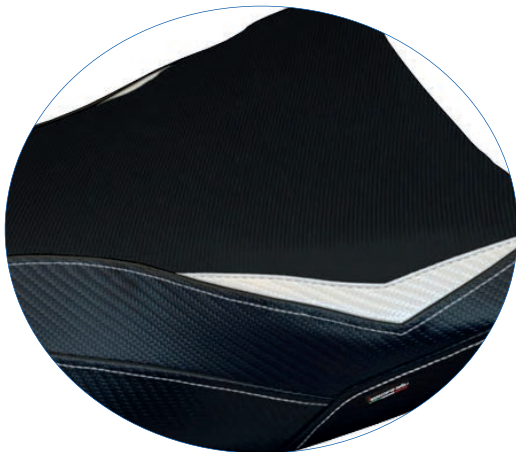

TappezzeriaItalia.it

MOTORCYCLE SEATS

BMW
Seat Covers

<https://www.tappezzeriaitalia.it/BMW>

FROM 2009 TO 2011

ST
Standard

UG
UltraGrip

CS
Comfort
System