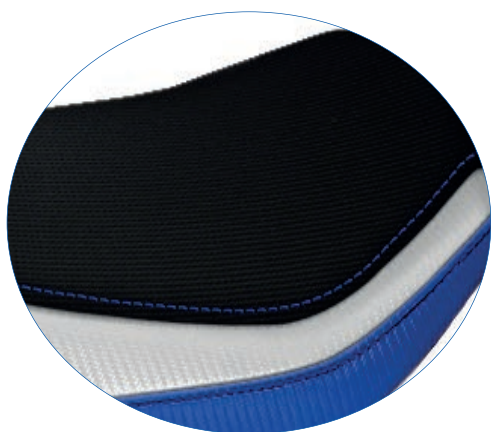

FROM 2015 TO 2019

ST
Standard

CS
Comfort
System

Standard "no seams" version example
esempio versione Standard "no cuciture"**

SPECIAL COLOR WHITE-BLU WITH LOGO

ST
Standard

BR12RSASR-3WHB-3

CS
Comfort
System

● **BR12RSASRC-3WHB-3**

● *Cover Version / Versione di copertina*