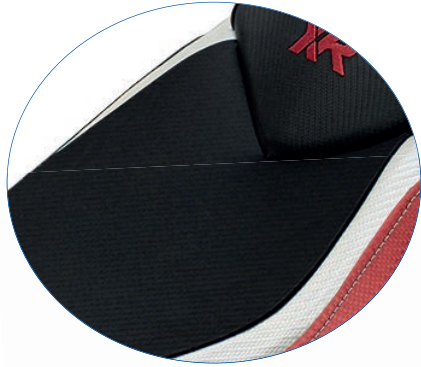

BS100RQU-2WH-1

UG
UltraGrip

BS100RBU-2WH-1

FROM 2015 TO 2019

ST
Standard

CS
Comfort
System

Standard "no seams" version example*
esempio versione Standard "no cuciture"*

SPECIAL COLOR WHITE-RED WITH LOGO